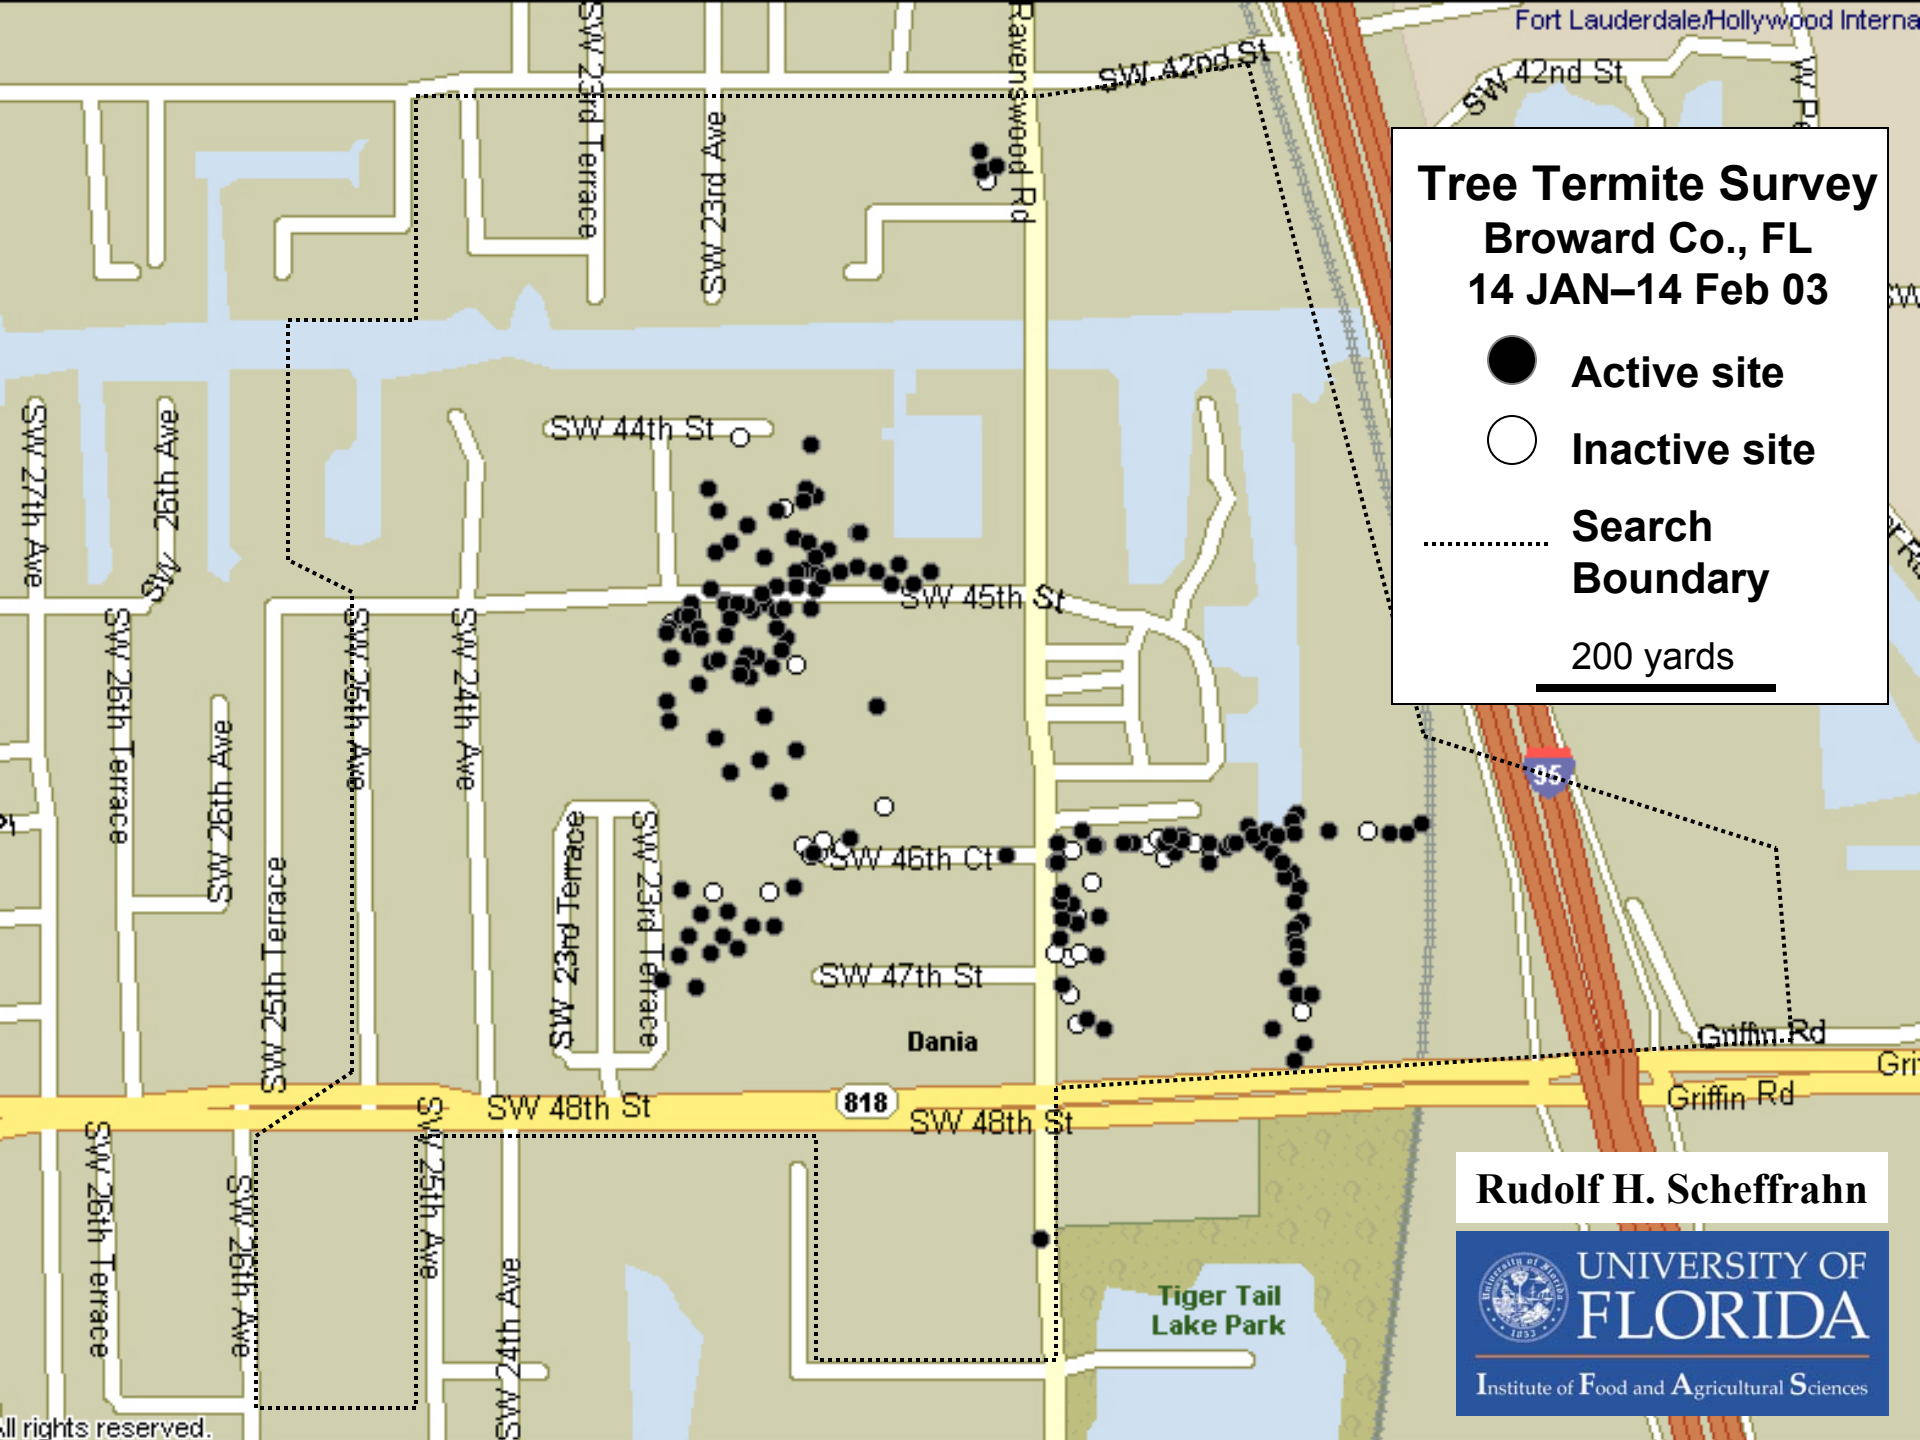

# Tree Termite Survey Broward Co., FL 14 JAN–14 Feb 03

- Active site
- Inactive site
- ..... Search Boundary
- 200 yards

Rudolf H. Scheffrahn